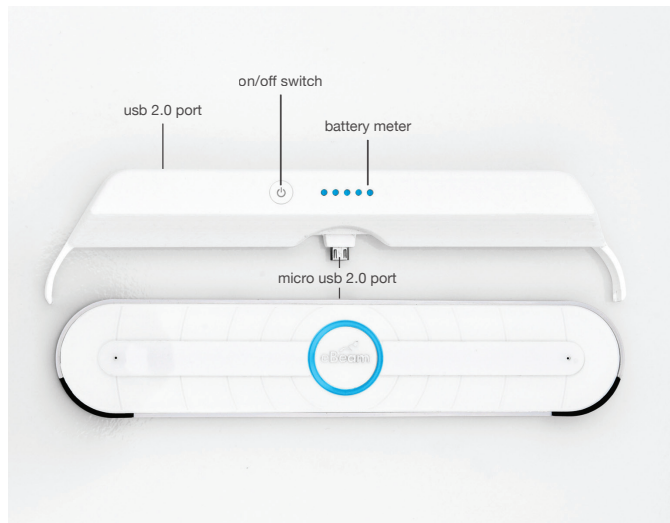

Simple setup so you can focus on goals and objectives

No cables, keeps meeting spaces organized

Portable design lets you take it with you on the go

Share with colleagues and maximize collaboration opportunities

Cordless feature enables you to store or lock system in your cabinet or desk for extra security after your work day

Flexible, Efficient & Intuitive

A full charge will give you up to 12 hours of continuous use, approximately one full week of typical use

Handy battery-life indicator gives you details on its status in five increments

Ready to use out of the box.

Automatic shut-off mechanism to preserve power

For Use With

- eBeam Edge Wireless
- eBeam Edge Bluetooth

Technical Specifications

eBeam Edge Battery Pack

- part number:46003150
- battery type: Lithium-ion
- battery life: up to 12 hours
- charge time: approximately 3 hours (via USB) – ready for 1 hour of wireless use after just 15 minutes of charging.
- power specifications: 5V, 1A
- weight: 3 oz (85 g)
- dimensions: 8.05 x 1.89 x 0.95 in (205 x 48 x 24 mm)
- dimensions of Battery Pack and eBeam Edge when connected together: 8.05 x 2.56 x 0.95 in (205 x 65 x 24 mm)
- features: Power Button, 5-LED power indicator strip, clip-on attachment to eBeam Edge, magnetic attachment to interactive surface.

Package Contents

- 1 eBeam Edge Battery Pack
- Getting Started Guide
- Warranty and Registration Information Card

Warranty

- 2 year limited

www.e-beam.com | 1.888.99.eBeam

Luidia Inc. is the creator of eBeam® interactive technology that helps the world capture and share content. The company's products are utilized by organizations of all sizes, with hundreds of thousands of users across multiple industries and geographies. For more information on Luidia, please visit www.e-beam.com or follow on Twitter and Facebook @eBeam.

©2013 Luidia, Inc. All rights reserved. eBeam and the Luidia logo are registered trademarks of Luidia, Inc. Other product names and logos are the property of their respective owners.

{ Empowering you to interact, share, create, learn and educate in your interconnected world. }