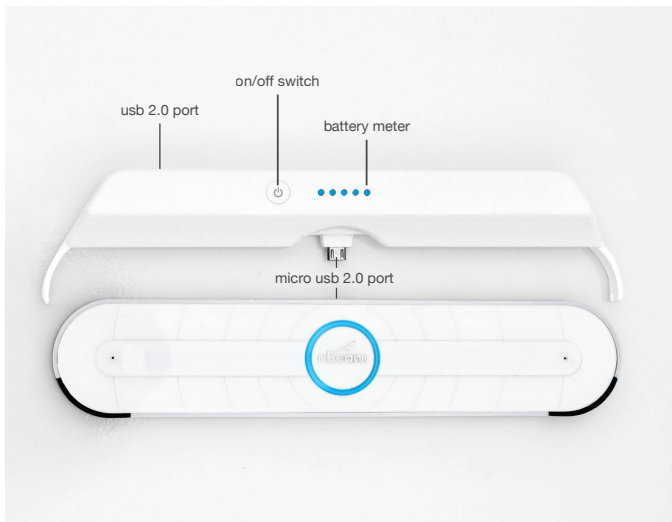

No cables means no wasted time fiddling with wires and unnecessary clutter

Portable design lets you take it with you on the go

Share with colleagues and maximize collaboration opportunities

Cordless feature enables you to store or lock up in your cabinet or desk for extra security after your work day

Flexible, Efficient & Intuitive

A full charge will give you up to 12 hours of continuous use, approximately one full week of typical classroom use

Handy battery-life indicator gives you details on its status in five increments

Ready to use out of the box.

Automatic shut-off mechanism to preserve power

For Use With

- eBeam Edge Wireless
- eBeam Edge Bluetooth

Technical Specifications

eBeam Edge Battery Pack

- part number:46003150
- battery type: Lithium-ion
- battery life: up to 12 hours
- charge time: approximately 3 hours (via USB) – ready for 1 hour of wireless use after just 15 minutes of charging.
- power specifications: 5V, 1A
- weight: 3 oz (85 g)
- dimensions: 8.05 x 1.89 x 0.95 in (205 x 48 x 24 mm)
- dimensions of Battery Pack and eBeam Edge when connected together: 8.05 x 2.56 x 0.95 in (205 x 65 x 24 mm)
- features: Power Button, 5-LED power indicator strip, clip-on attachment to eBeam Edge, magnetic attachment to interactive surface.

Package Contents

- 1 eBeam Edge Battery Pack
- Getting Started Guide
- Warranty and Registration Information Card

Warranty

- 2 year limited

www.e-beam.com | 1.888.99.eBeam

Luidia Inc. is the creator of eBeam® interactive technology that helps the world capture and share content. The company's products are utilized by organizations of all sizes, with hundreds of thousands of users across multiple industries and geographies. For more information on Luidia, please visit www.e-beam.com or follow on Twitter and Facebook @eBeam.

©2013 Luidia, Inc. All rights reserved. eBeam and the Luidia logo are registered trademarks of Luidia, Inc. Other product names and logos are the property of their respective owners.

{ Empowering you to interact, share, create, learn and educate in your interconnected world. }